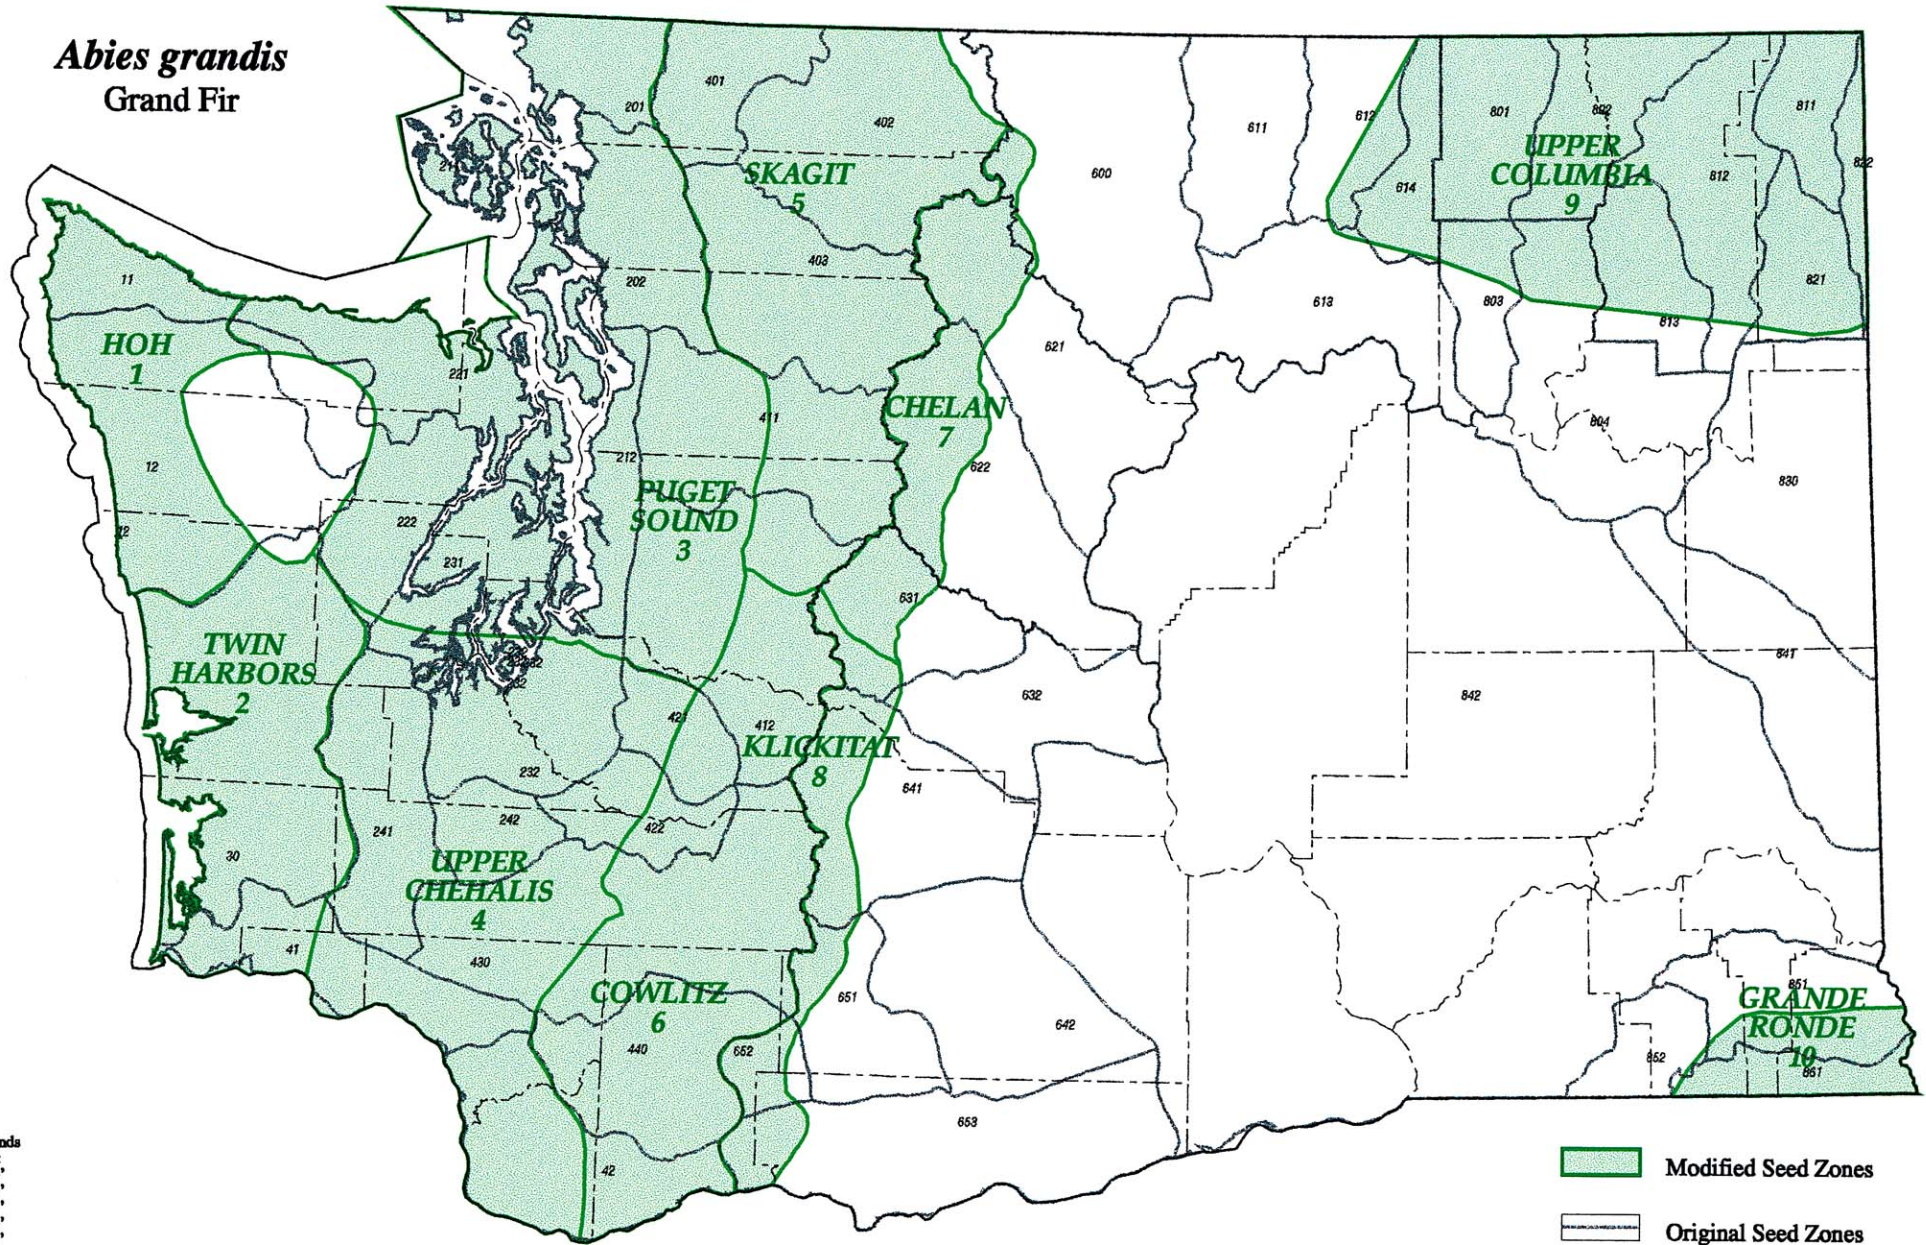

Abies grandis
Grand Fir

Elevation bands
for all zones:
0' - 1000'
1000' - 2000'
2000' - 3000'
3000' - 4000'
4000' - 5000'
5000' - 6000'

-  Modified Seed Zones
-  Original Seed Zones
-  County Boundaries

Modified Seed Zones